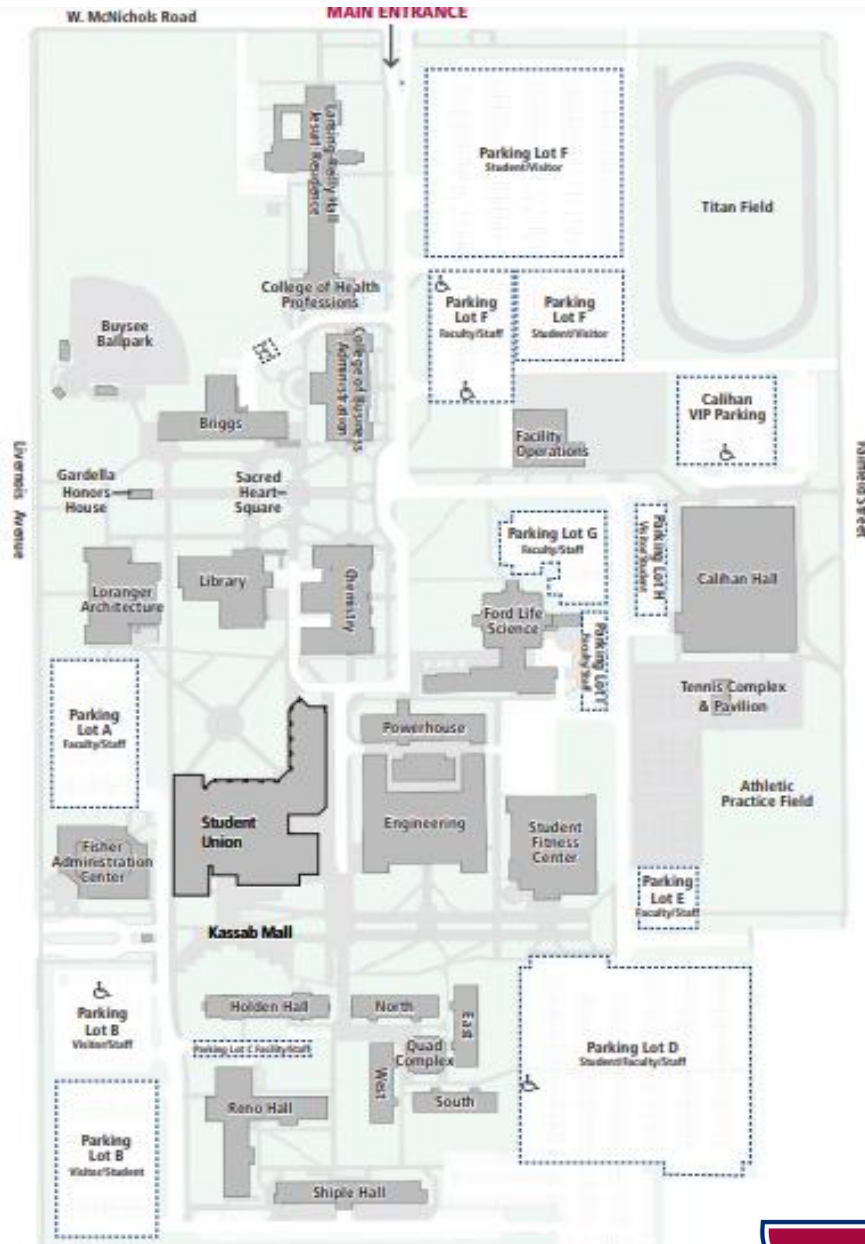

Detroit Mercy Map

Vending Machine Locations

McNichols Campus

Vending Machines by Building & Location

1. Ford Life Sciences	Hallway near lecture halls	Coke
2. Facility Operations	Employee area	Coke
3. Health Professions	Main floor student lounge	Absopure, Coke, Snacks
4. Commerce & Finance	Lower level lounge	Absopure, Coke, Dasani, Snacks
5. Briggs	Lower level lounge	Absopure, Coke, Monster, Snacks
6. Architecture	Lower level lounge	Coke, Snacks, Powerade
7. Library	Lower level lounge	Coke, Snacks
8. Fitness Center	Main floor near front desk	Absopure
9. Engineering	2 nd floor east student lounge	Coke, Dasani, Snacks
10. Student Union	Lower level	Absopure, Coke
11. Holden Hall	Main entrance lobby	Coke, Snacks
12. Reno Hall	Main floor hallway	Coke, Snacks
13. Shiple Hall	Lower level lounge	Snacks
14. Quad Commons	Main floor	Absopure, Coke, Snacks

Corktown & Riverfront Campuses

Vending Machines by Building & Location

1. Dental Clinic	3 rd floor	Absopure, Coke, snacks
2. Dental Classroom	3 rd floor hall (Sim Lab)	Variety tooth vending
	4 th floor Student Lounge	Snacks, Coke, Dasani Coffee/Cappuccino

1. Law School	1 st floor student lounge	Snacks
	3 rd floor hall	Coke

Vending Refunds

Problem with a machine?

Call University Services at 313.993.1488

Need reimbursement?

McNichols Campus: Visit Student Accounting in the Student Union.

Law School: Visit Student Services.

Please note, reimbursements are available up to one week after incident.